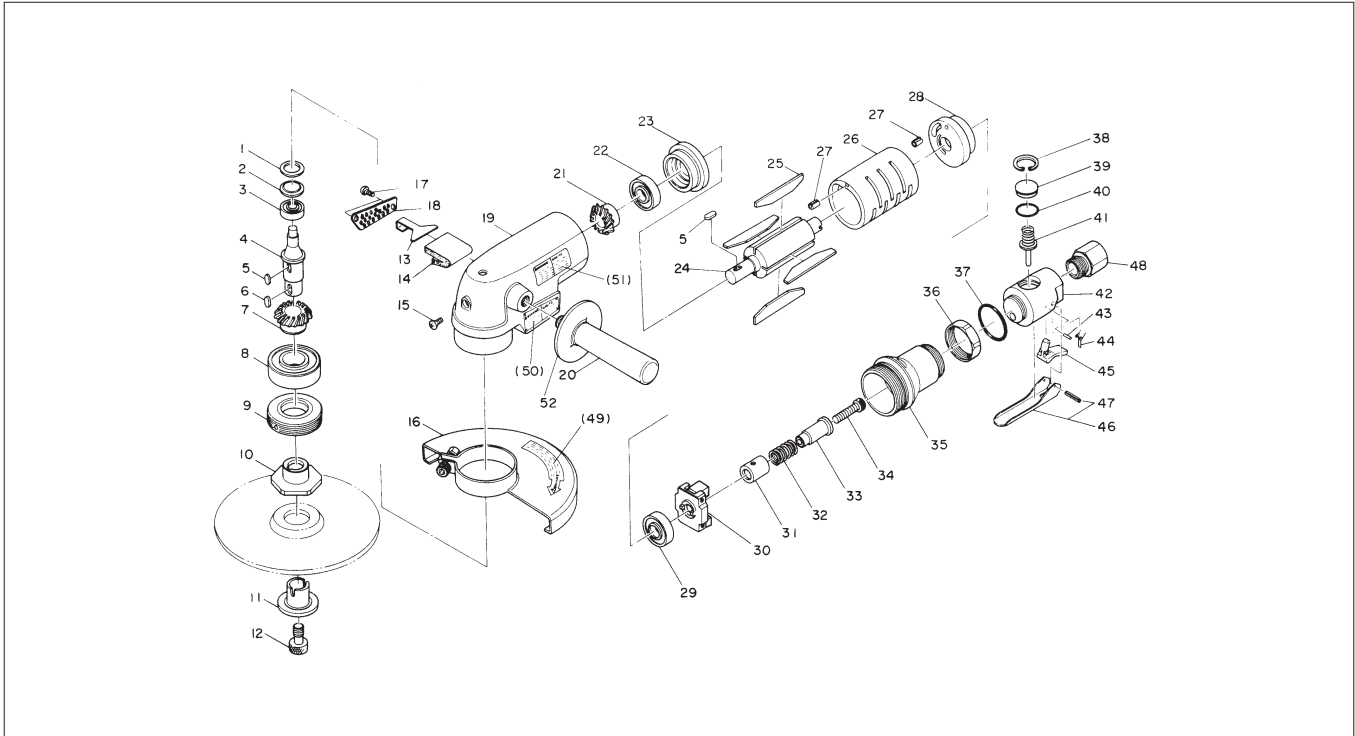

MYTON MAG-70 ASSEMBLY AND PARTS LIST

The part numbers with () are included in the Ass'y parts written above them.

No.	Part No.	Part Name	Q'ty	Price
1	TP11687	Packing	1	
2	TP11685	Bearing Cover	1	
3	TP00468	Ball Bearing 608Z	1	
4	TP11708	Spindle	1	
5	TP00502	Sunk Key 4 X 4 X 9.5	2	
6	TP09933	Sunk Key 4 X 4 X 12	1	
7	TP11709	Gear	1	
8	TP11707	Ball Bearing 6304ZZ	1	
9	TA97016	Bearing Set Screw Ass'y	1 set	
10	TQ00772	Lock Plate	1	
11	TQ00771	Disk Lock	1	
12	TP11688	Hex. Bolt 12 X 25	1	
13	TP12260	Filter Support	1	
14	TP12261	Filter	1	
15	TP06715	+ Screw 5 X 8	1	
16	TB01700	Wheel Guard Ass'y	1 set	
49	(TQ02357)	Warning Label for Wheel Guard	1	
17	TP02618	+ Screw 4 X 8	2	
18	TP11691	Exhaust Cover	1	
19	TP11693	Housing	1	
50	(TQ02384)	Name Plate MAG-70	1	
51	(TQ02385)	Label CE-Mark	1	
20	TA90586	Side Handle Ass'y	1 set	
52	TQ02387	Grip Guard	1	
21	TP11694	Pinion	1	
22	TP11701	Ball Bearing 6201DU	1	
23	TP11700	End Plate B	1	
24	TP11697	Rotor	1	
25	TA9A292	Blades (4 pcs/set)	1 set	
26	TP11699	Cylinder	1	
27	TP04061	Spring Pin 3 X 6	2	

No.	Part No.	Part Name	Q'ty	Price
28	TP11696	End Plate A	1	
29	TP11695	Ball Bearing 6201Z	1	
30	TA97298	Base Ass'y	1 set	
31	TP11705	Sleeve	1	
32	TP11706	Spring 1.8 X 13.7 X 25.5	1	
33	TP11704	Sleeve Guide	1	
34	TP05648	Hex. Bolt 5 X 45	1	
35	TA9A765	Valve Holder Sub Ass'y	1 set	
36	TP17452	Lock Ring	1	
37	TP17445	O-Ring S-35.5	1	
38	TP10448	Retaining Ring C-24	1	
39	TP10444	Valve Cap	1	
40	TP10714	O-Ring S-22	1	
41	TA96331	Valve Stem Ass'y	1 set	
42	TP16235	Valve Body	1	
43	TP09434	Spring Pin 2 X 12	1	
44	TP14340	Torsion Coil Spring	1	
45	TP14339	Lock Lever	1	
46	TA96253	Throttle Lever Ass'y	1	
47	TP01921	Spring Pin 3 X 18	1	
48	TQ02414	*Reducer M70S*	1	

*TQ02414 and TQ02427 are to be used together

ACCESSORIES

	TP00170	Hex. Wrench Key 6	1	
	TQ02427	*Nipple M70S*	1	
	TP11723	Hex. Wrench Key 10	1	
	TP11724	Single Ended Spanner 41	1	
	TP14112	Spindle (5/8"-11")	1	
	TQ02364	Instruction Manual	1	